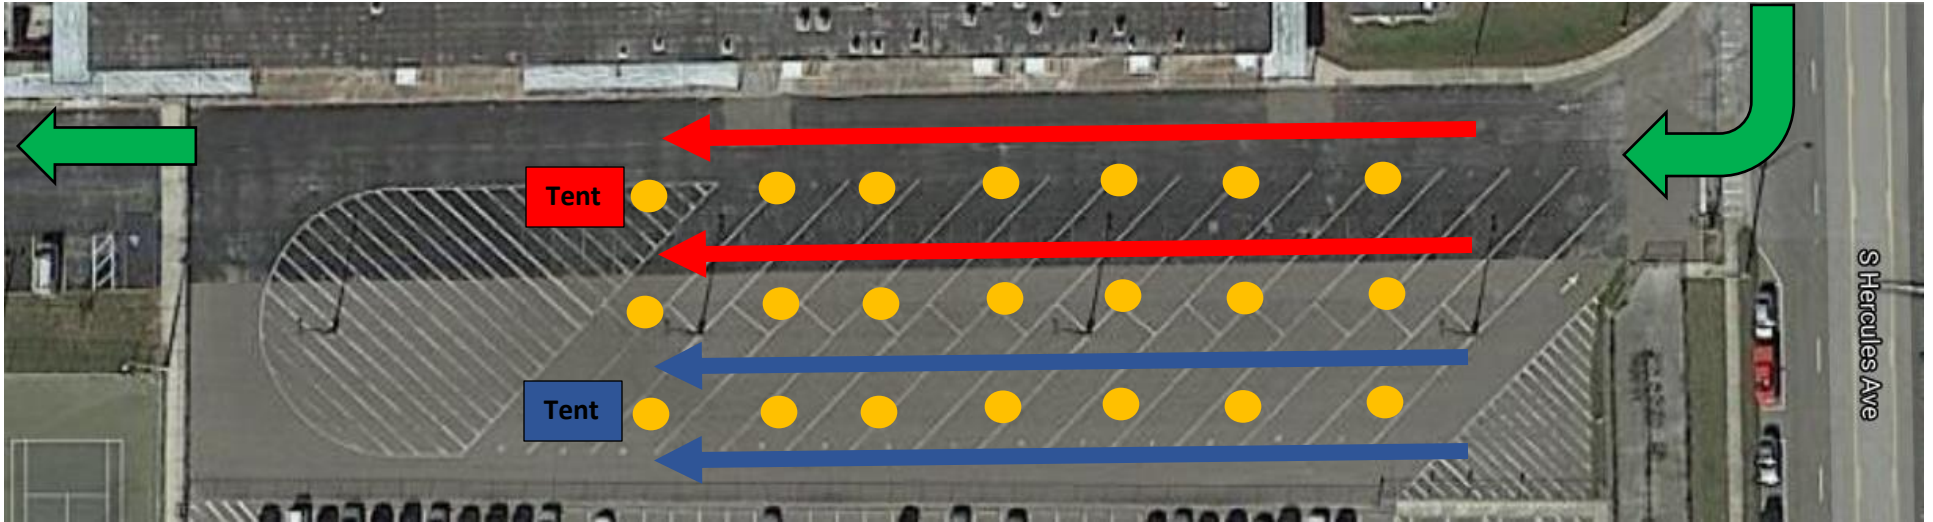

Diploma Pick-up Maps

Map 1: Overview of Clearwater High School

-  Enter Clearwater High School bus loop from the north off of Hercules Ave.
-  Diploma pick-up takes place in Clearwater High School bus loop
-  Exit Clearwater High School bus loop toward Arcturas Ave.

Map 2: Diploma Pick-up in Clearwater High School Bus Loop

 Enter Clearwater High School bus loop from the north off of Hercules Ave.

  Red lot graduate diploma pick-up lanes 1 & 2

  Blue lot graduate diploma pick-up lanes 3 & 4

 Exit the Clearwater bus loop toward Arcturas Ave.